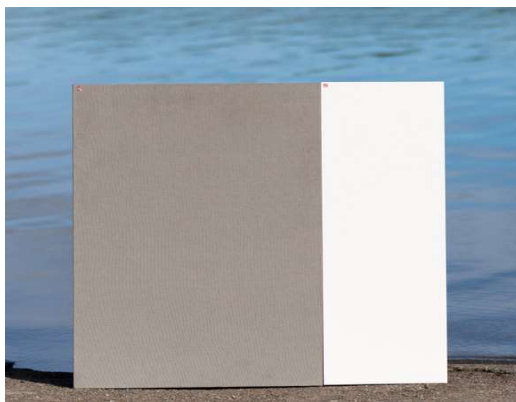

# COMBIBOARDS

Impressive look and color to your space

Build a spectacular ensemble, playing with enamel steel, glass and fabric surfaces. Create colorful and varied entities in your space. Combine different sizes of the boards, as well as colors, from both glass and fabrics.

Play with the fabric colors of the Combiboard. Max Cotton fabric is 100% cotton and offers 25 different color options. We also supply Combiboards with any special size or fabric options you want.

Sky Combiboard combines fabric notice board with an enamel steel writing surface into one impressive set. Sky trim brings airiness to your board, which "floats" on the wall.