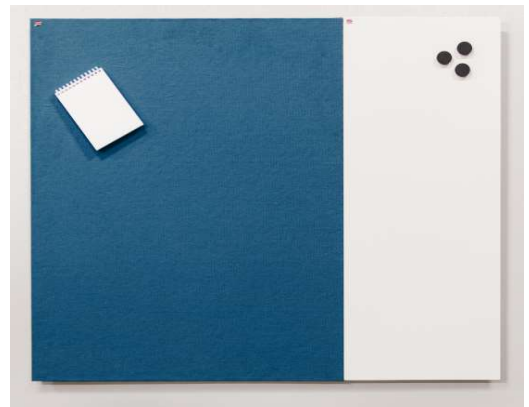

# COMBIBOARDS

Impressive look and color to your space

Build a spectacular ensemble, playing with enamel steel, glass and fabric surfaces. Create colorful and varied entities in your space. Combine different sizes of the boards, as well as colors, from both glass and fabrics.

Play with the fabric colors of the Combiboard. Max Cotton fabric is 100% cotton and offers 25 different color options. We also supply Combiboards with any special size or fabric options you want.

Sky Combiboard combines fabric notice board with an enamel steel writing surface into one impressive set. Sky trim brings airiness to your board, which "floats" on the wall.