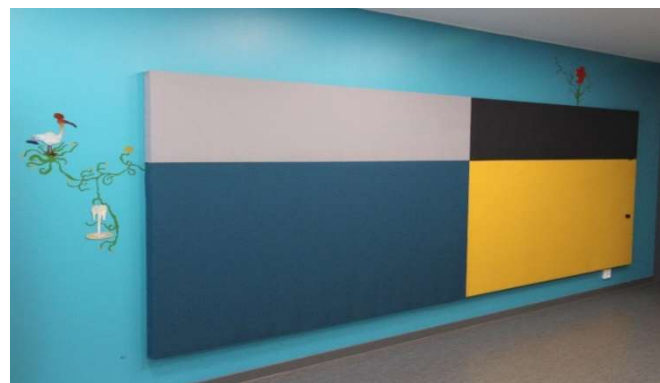

HUSH ACOUSTIC PANELS

Decorate with colors and images

With acoustic panels you can prevent echoing, noise and improve speech distinctiveness. Hush Acoustic panels can be tailored to suit your space and your needs.

The frame of the panels is a 50 mm deep wood frame. The sound absorbing material is a 50 mm wool sheet and has the M1 rating. According to EN ISO 354 standard, the material has the class A sound absorption.

The Max Cotton fabric is 100% cotton and offers 25 different color options. Other fabrics and colors are also available upon request, as well as prints.