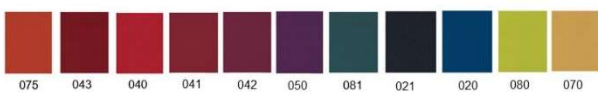

HUSH ACOUSTIC PANELS

Decorate with colors and images

With acoustic panels you can prevent echoing, noise and improve speech distinctiveness. Hush Acoustic panels can be tailored to suit your space and your needs.

The frame of the panels is a 50 mm deep wood frame. The sound absorbing material is a 50 mm wool sheet and has the M1 rating. According to EN ISO 354 standard, the material has the class A sound absorption.

The Max Cotton fabric is 100% cotton and offers 25 different color options. Other fabrics and colors are also available upon request, as well as prints.