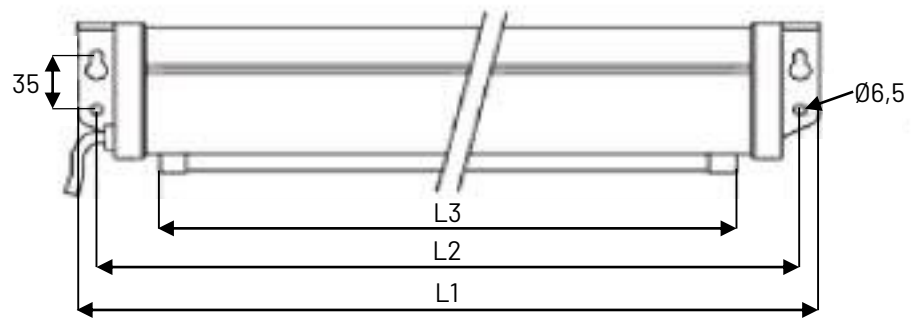

Art.Nr.	Manual projection screen	Size/mm	Box size/mm			Weight/kg
			L1	L2	L3	
7684TK	TK-Team PMS 120	1200x1200	1346	1324	1245	10
7685TK	TK-Team PMS 160	1600x1600	1746	1725	1645	12
7686TK	TK-Team PMS 180	1800x1800	1952	1930	1850	13
7286TK	TK-Team PMS 200	2000x2000	2146	2125	2045	15
7283TK	TK-Team PMS 220	2200x2200	2346	2325	2245	16
7285TK	TK-Team PMS 240	2400x2400	2545	2525	2445	18
7581TK	TK-Team PMS 280	2800x2800	2945	2923	2852	20
7582TK	TK-Team PMS 300	3000x3000	3145	3124	3052	22

Art.Nr.	Electric projection screen	Size/mm	Box size/mm			Weight/kg
			L1	L2	L3	
7785TK	TK-Team PES 240	2400x2400	2541	2520	2442	18
7786TK	TK-Team PES 280	2800x2800	2943	2923	2842	21
7787TK	TK-Team PES 300	3000x3000	3140	3120	3045	24