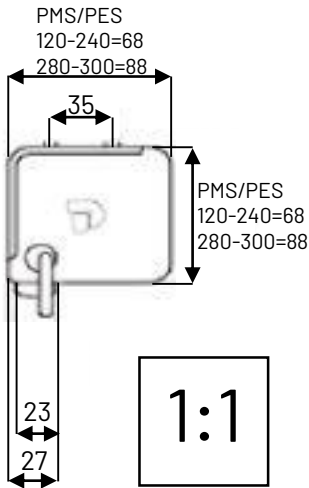

Art.Nr.	Manual projection screen	Size/mm	Box size/mm			Weight/kg
			L1	L2	L3	
7684TK	TK-Team PMS 120	1200x1200	1346	1324	1245	10
7685TK	TK-Team PMS 160	1600x1600	1746	1725	1645	12
7686TK	TK-Team PMS 180	1800x1800	1952	1930	1850	13
7286TK	TK-Team PMS 200	2000x2000	2146	2125	2045	15
7283TK	TK-Team PMS 220	2200x2200	2346	2325	2245	16
7285TK	TK-Team PMS 240	2400x2400	2545	2525	2445	18
7581TK	TK-Team PMS 280	2800x2800	2945	2923	2852	20
7582TK	TK-Team PMS 300	3000x3000	3145	3124	3052	22

Art.Nr.	Electric projection screen	Size/mm	Box size/mm			Weight/kg
			L1	L2	L3	
7785TK	TK-Team PES 240	2400x2400	2541	2520	2442	18
7786TK	TK-Team PES 280	2800x2800	2943	2923	2842	21
7787TK	TK-Team PES 300	3000x3000	3140	3120	3045	24