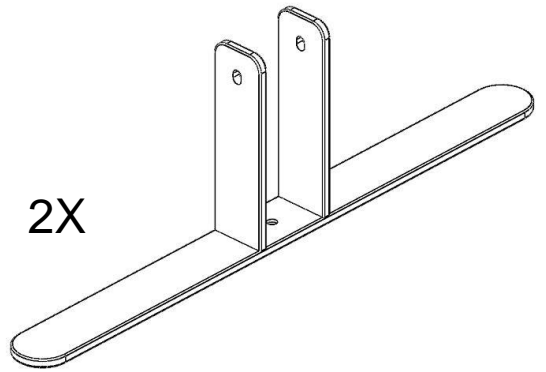

MOUNTING INSTRUCTIONS

HUSH WALL

www.tk-team.com

OR

2X
M6x20

4X
M6x25